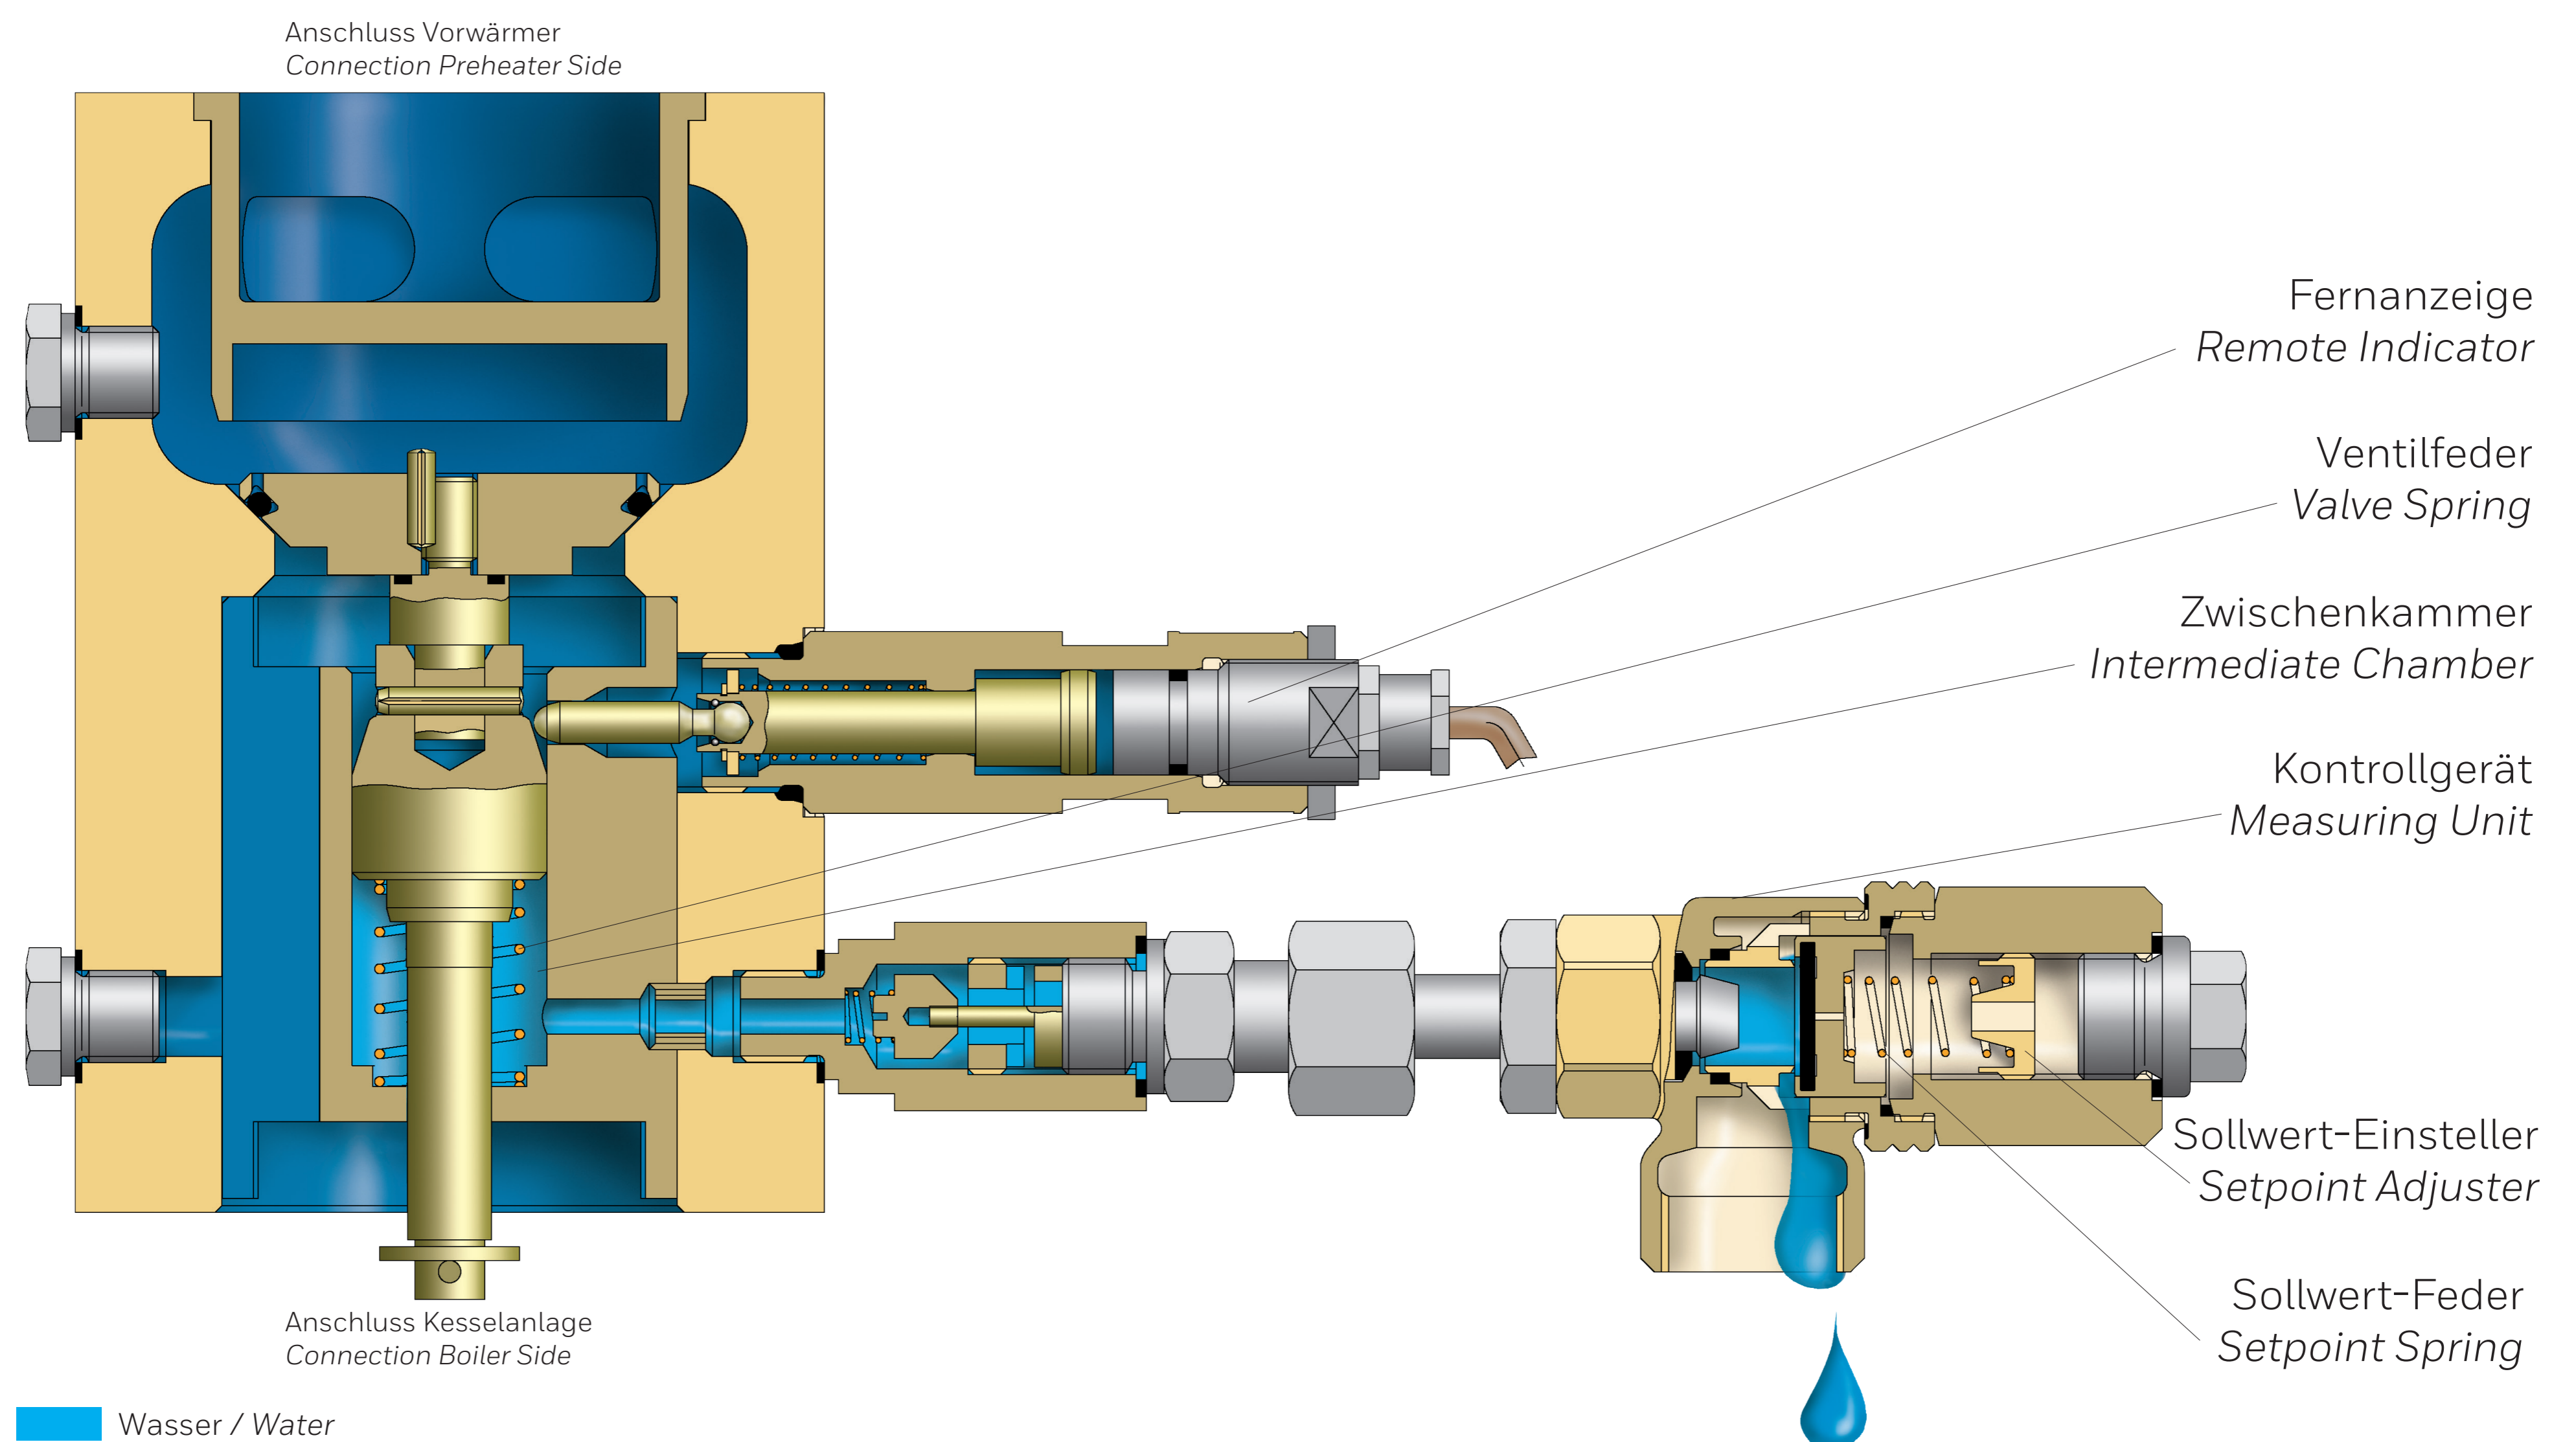

# HON 790

## Wasser-Sicherheitsabsperrventil / Water Safety Shut-off Valve Serving the Gas Industry Worldwide

Ventil offen / Valve open

Ventil geschlossen / Valve closed

Wasser / Water