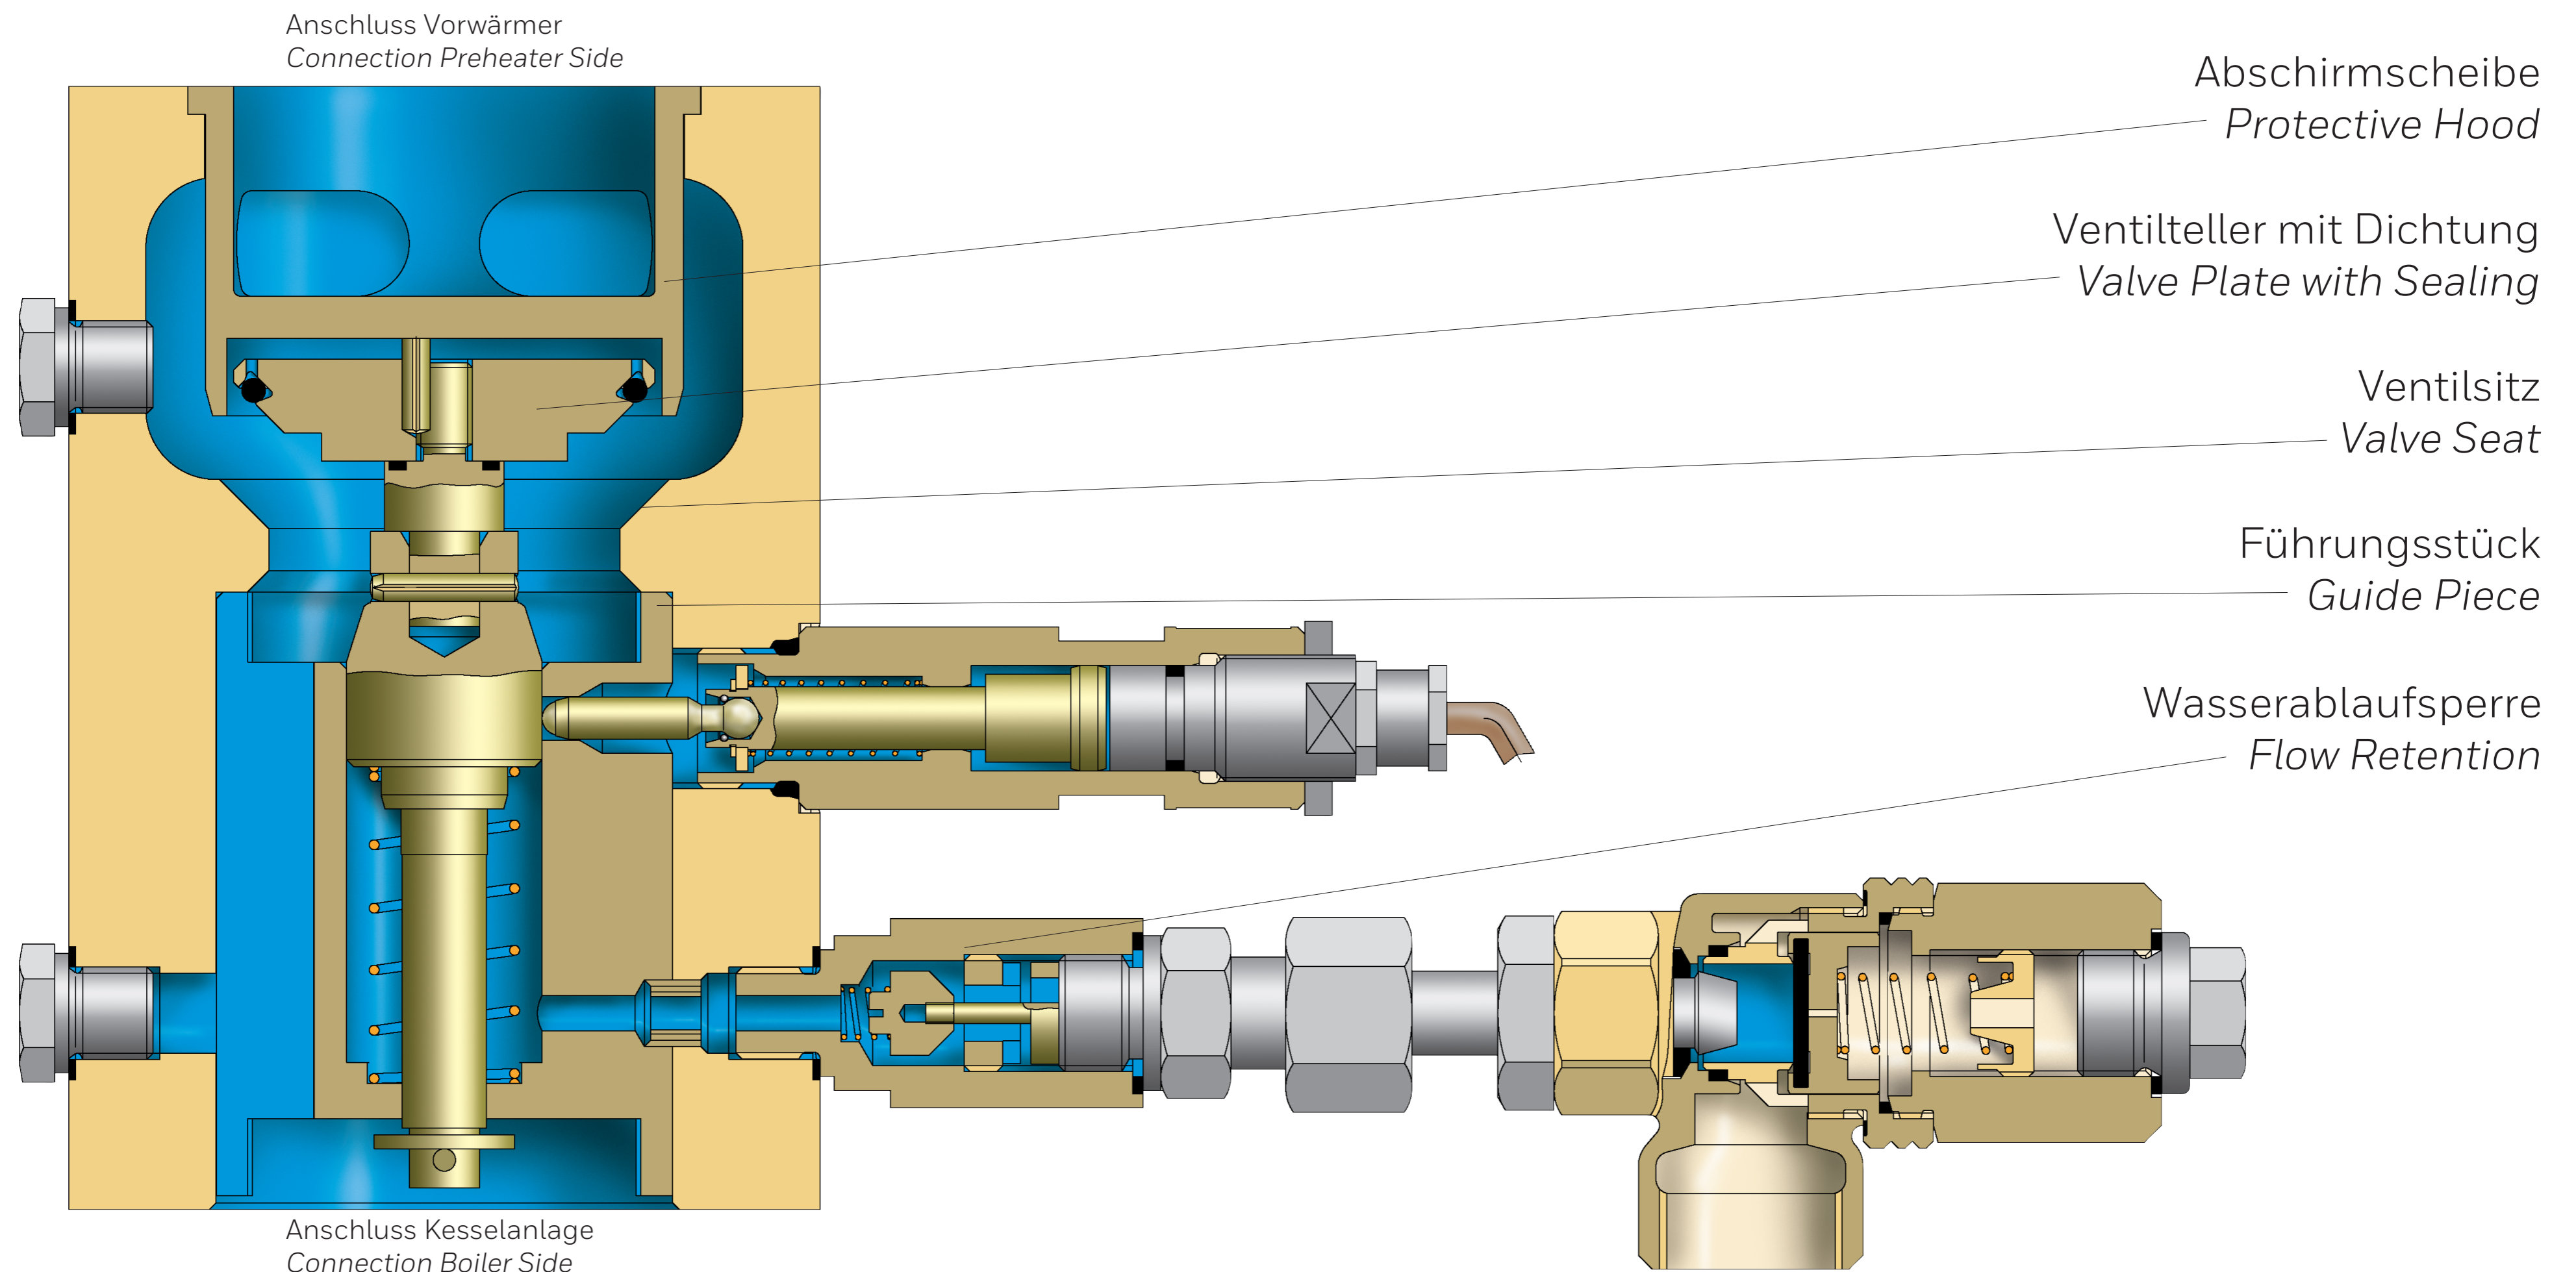

# HON 790

## Wasser-Sicherheitsabsperrventil / Water Safety Shut-off Valve Serving the Gas Industry Worldwide

Ventil offen / Valve open

Ventil geschlossen / Valve closed

Wasser / Water